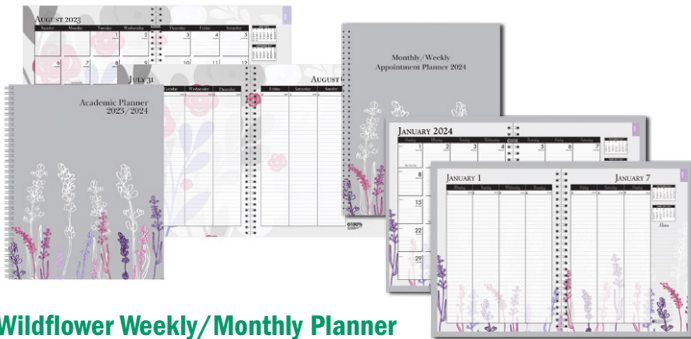

HOD 294632
\$21.87/ea

Earthscapes™ Garden Weekly/Monthly Planner

- 12 months, January - December
- Panoramic Garden photo on each page
- Black Suede like cover
- One month per 2 page spread
- One week per 2 page spread with hourly appointments 8:00am–5:00pm with full Saturday and Sunday
- Printed monthly indicators make it easy to find the month you are looking for
- Includes Julian dates and days remaining
- Has a double sided storage pocket
- Measures 7" x 10"

HOD 262602
\$15.52/ea

Monthly Planner

- 14 months, December - January
- One month per two-page spread
- Includes Julian dates and days remaining, note space, previous and the following month reference calendar on each month
- Black embossed simulated leather cover made with at least 50% recycled material
- Lightly ruled daily blocks measure 1½" x 1½"
- Measures 6" x 8¾"
- Includes a double sided storage pocket

Monthly Planner

- 14 months, December - January
- One month per two-page spread
- Ruled daily blocks
- Julian dates / days remaining
- Numbered weeks
- Black stitched leatherette cover is very thin

HOD 26002	8½" x 11"	\$9.78/ea
HOD 260602	7" x 10"	\$8.89/ea

Wildflower Weekly/Monthly Planner

- 12 months, January - December
- Wild Flower Designer Cover with matching pages on the inside
- Features full 7 days on the weekly pages without time for open scheduling
- Monthly section has monthly printed indicators to make it easy to find the month you need
- One week per 2 page spread
- Includes a double sided storage pocket
- Spiral bound with 90% recycled wire