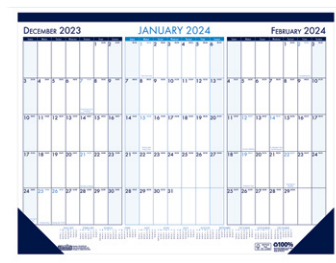

HOD 1516	18½" x 13"	\$9.98/ea
HOD 151	22" x 17"	\$10.72/ea

HOD 0124
\$6.97/ea

Compact Economy Desk Pad

- 12 months, January -December
- 4 matching black leatherette reinforced corners
- Line daily blocks measure 2⅞" x 2¾"
- Full year reference calendar on each page
- Measures 18½" x 13"
- Compare to **AAG SK1400**

HOD 112144
\$1.29/ea*

Economy Desk Pad

- 12 months, January - December
- 4 black leatherette chipboard reinforced corners
- Includes Julian dates and days remaining
- Full year reference calendar on each page
- Measures 22" x 17"
- Compare to **AAG SK2400** and **RED C1731**

Doodle Desk Pad

- 12 months, January - December
- Includes area for notes and designs on each page for adult coloring
- Calender background has lightly outlined coloring area and doodle area to the right
- Gummed at the top and 2 black chipboard reinforced leatherette corners at the bottom
- Includes Julian dates and days remaining
- Full year calendar along the bottom

HOD 187	22" x 17"	\$8.94/ea
HOD 1876	18½" x 13"	\$6.99/ea

HOD 136
\$11.49/ea

3 Month View Desk Pad

- Plan a head or look back with our unique 3 month desk pad calendar
- 12 pages that have the current and next month and previous month on each page
- Bound and perforated at the top with 2 matching blue chipboard reinforced corners
- Includes Julian dates and days remaining
- Weekends are highlighted in light blue
- Daily blocks are unlined
- Full year reference calendar on each page
- Measures 22" x 17"