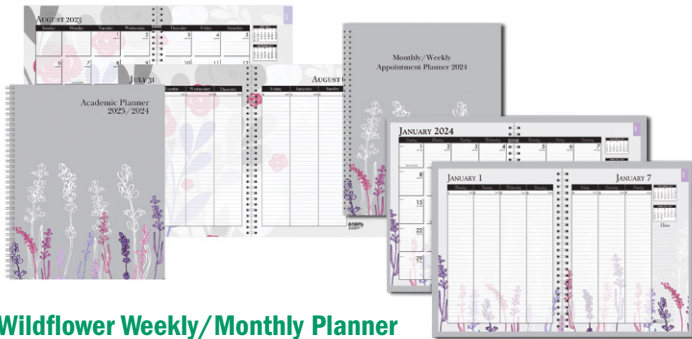

HOD 294632
\$21.87/ea

Earthscapes™ Garden Weekly/Monthly Planner

- 12 months, January - December
- Panoramic Garden photo on each page
- Black Suede like cover
- One month per 2 page spread
- One week per 2 page spread with hourly appointments 8:00am–5:00pm with full Saturday and Sunday
- Printed monthly indicators make it easy to find the month you are looking for
- Includes Julian dates and days remaining
- Has a double sided storage pocket
- Measures 7" x 10"

HOD 262602
\$15.52/ea

Monthly Planner

- 14 months, December - January
- One month per two-page spread
- Includes Julian dates and days remaining, note space, previous and the following month reference calendar on each month
- Black embossed simulated leather cover made with at least 50% recycled material
- Lightly ruled daily blocks measure 1½" x 1½"
- Measures 6" x 8¾"
- Includes a double sided storage pocket

Monthly Planner

- 14 months, December - January
- One month per two-page spread
- Ruled daily blocks
- Julian dates / days remaining
- Numbered weeks
- Black stitched leatherette cover is very thin

HOD 26002	8½" x 11"	\$9.78/ea
HOD 260602	7" x 10"	\$8.89/ea

Wildflower Weekly/Monthly Planner

- 12 months, January - December
- Wild Flower Designer Cover with matching pages on the inside
- Features full 7 days on the weekly pages without time for open scheduling
- Monthly section has monthly printed indicators to make it easy to find the month you need
- One week per 2 page spread
- Includes a double sided storage pocket
- Spiral bound with 90% recycled wire