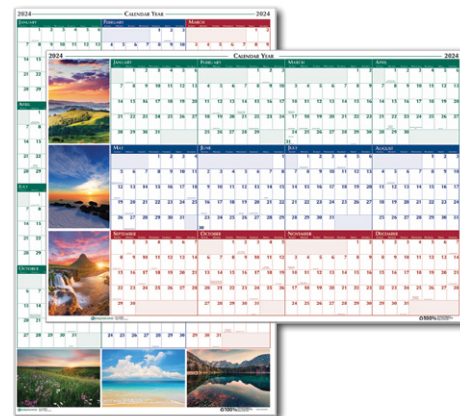

Earthscapes™ Scenic Laminated Yearly Wall Planner

- 2 sided vertical on one side and horizontal on the other
- Beautiful full color nature scenes
- Heavy laminated write-on/wipe-off surface
- Wipes clean with a damp cloth
- Includes water soluble marker and 4 peel and stick hangers
- HOD 393 - Compare to **AAG PA133**

HOD 393	24" x 37"	$25.21/ea
HOD 3931	32" x 48"	$31.44/ea