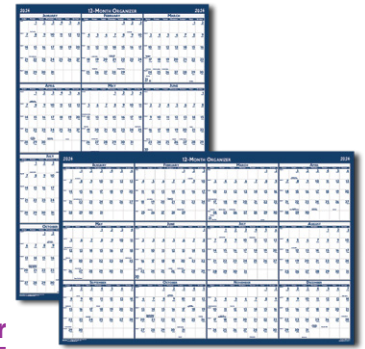

Earthscapes™ Scenic 3 Month Wall Calendars

- 14 months, December - January
- Scenic photo and inspirational quotation on each page
- Prior, current and next month on each page
- HOD 3638 - Compare to **AAG DMW50328**

HOD 3636	8" x 17"	\$13.87/ea
HOD 3638	12 1/4" x 26"	\$20.02/ea

Earthscapes™ Scenic Laminated Yearly Wall Planner

- 2 sided vertical on one side and horizontal on the other
- Beautiful full color nature scenes
- Heavy laminated write-on/wipe-off surface
- Wipes clean with a damp cloth
- Includes water soluble marker and 4 peel and stick hangers
- HOD 393 - Compare to **AAG PA133**

HOD 393	24" x 37"	\$25.21/ea
HOD 3931	32" x 48"	\$31.44/ea

HOD 3983
\$25.21/ea

Laminated Seasonal Holiday Wall Calendar

- Features fun seasonal drawings highlighting national holidays
- 2 sided vertical on one side and horizontal on the other
- Heavy laminated write-on/wipe-off surface. Wipes clean with a damp cloth
- Includes black water soluble marker and hangers
- Measures 24" x 37"

Classic Laminated Wall Planner

- 2 sided vertical on one side and horizontal on the other
- Heavy laminated write-on/wipe-off surface
- Wipes clean with a damp cloth
- Includes Julian dates, days remaining
- Weeks are numbered
- Neutral graphic to fit in any office decor
- Includes black water soluble marker and 4 peel and stick hangers
- HOD 396 - Compare to **AAG PM2628**
- HOD 3961 - Compare to **AAG A1152** and **AAG PM32628**